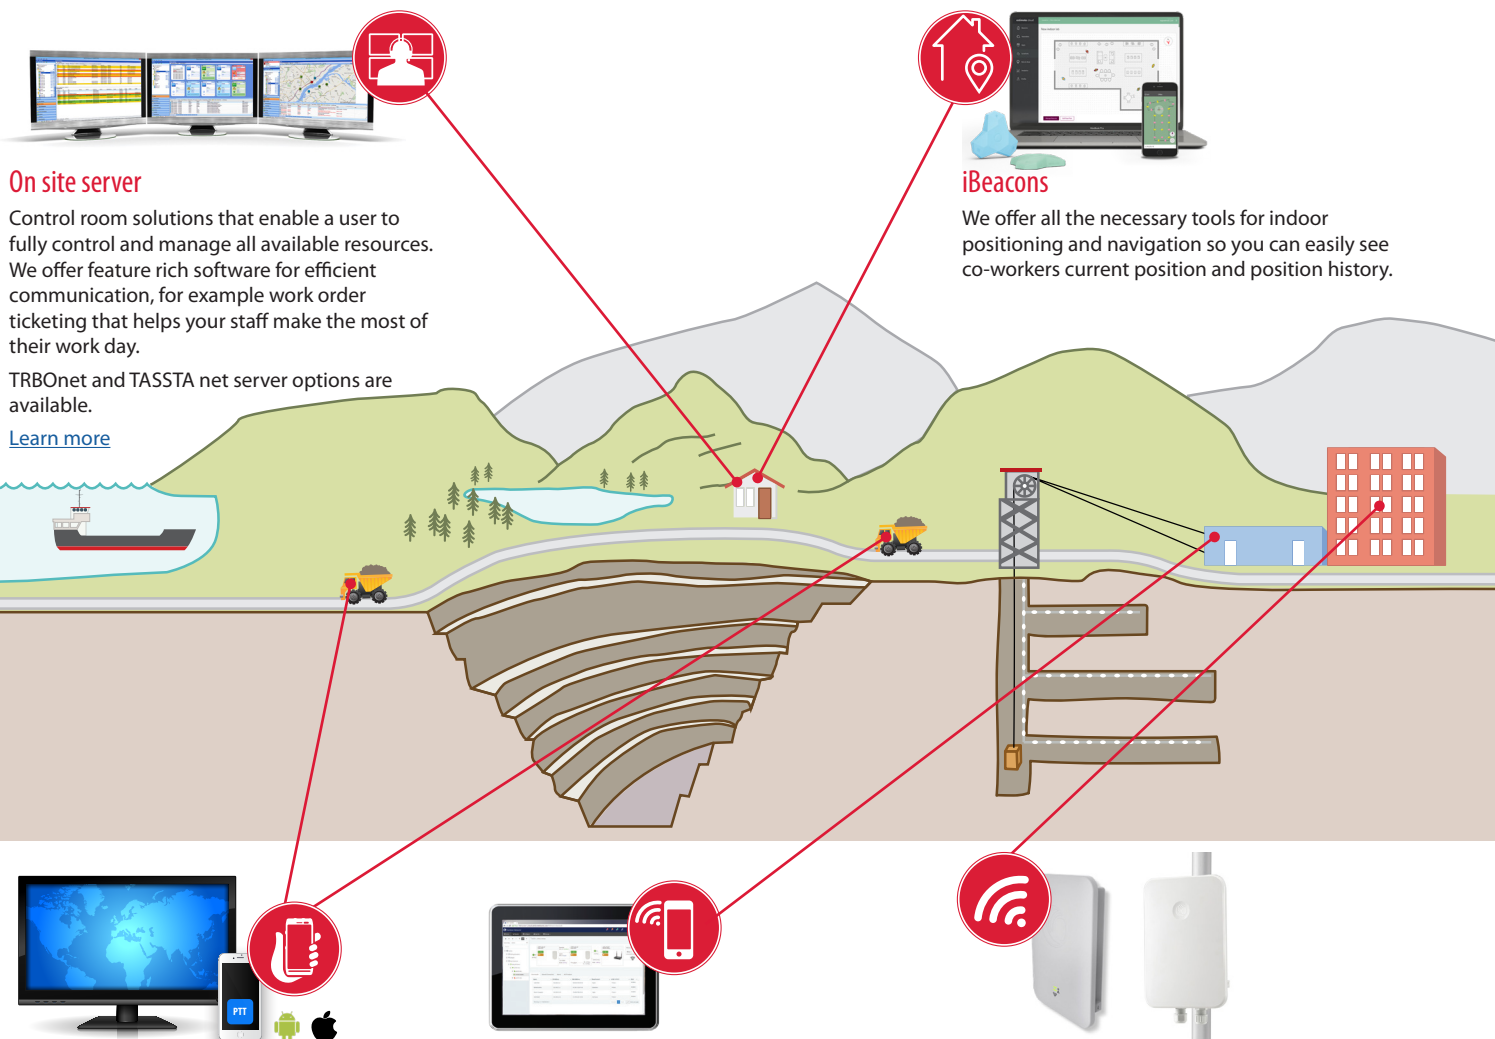

Medium to Large TEAM POC solutions

Connect with your team anywhere, anytime

WHO

Danimex offers self-contained solutions which can allow secure / private communication within the mining sector.

WHERE & WHEN

Any location that requires group and private communication.

WHAT

- On Site Server:
 - Both TRBOnet server and TASSTA net server options are available.
- iBeacons
 - Used for inbuilding tracking
- User devices:
 - ECOM ATEX POC DEVICES
- Either use your own WIFI or we can provide network control and access:
 - cnPILOT indoor and outdoor
 - cnMAESTRO
 - cnMATRIX
- Gateways to legacy radios networks are available

On site server

Control room solutions that enable a user to fully control and manage all available resources. We offer feature rich software for efficient communication, for example work order ticketing that helps your staff make the most of their work day.

POC devices

Danimex offers a wide range of rugged ATEX certified POC (Push-to-talk over cellular) devices such as smartphones, pads and tablets..

Our POC applications provide full integration of smartphones with your business needs whether that is a standalone solution or as an extension to your PMR network (Private Mobile Radio) platform over 3G, 4G, WiFi or LTE.